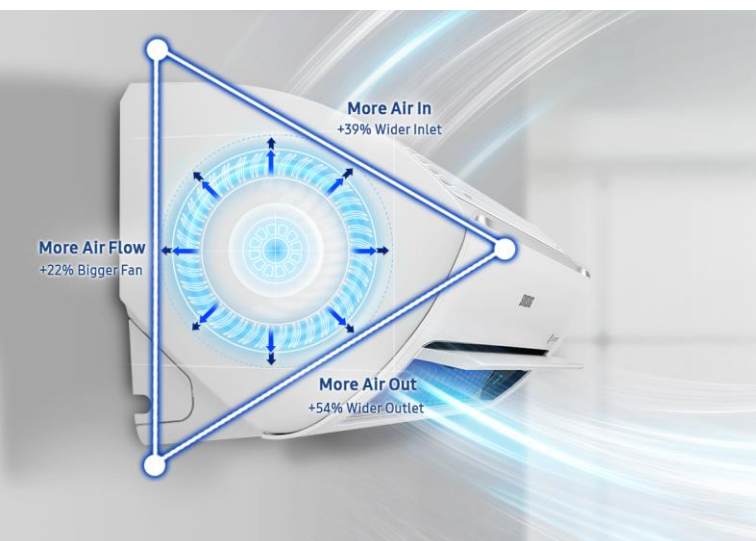

## Wi-Fi

Samsung air conditioners offer Wi-Fi control using the Samsung SmartThings app on your smartphone. Which lets you remotely turn it on and off, control the functions and schedule its operation at anytime and anywhere. You can check the electricity consumed daily, weekly or monthly.

## Fast & Comfort Cooling

The fast cool mode begins by cooling the air fast. It then changes to Comfort Cool mode to maintain the desired temperature and refreshingly air can reach every corner of your room.

## Triangle Design Powerful Heating

This heat pump has been designed from the ground up to be efficient. Its unique design has a wider inlet, so more air can be drawn in. The improved width and angle of its outlet, extra v-blades and a bigger fan ensure comforting warm air to every corner of your room. The outlet angle is different compared to conventional models, enabling a long airflow of 14 meters.